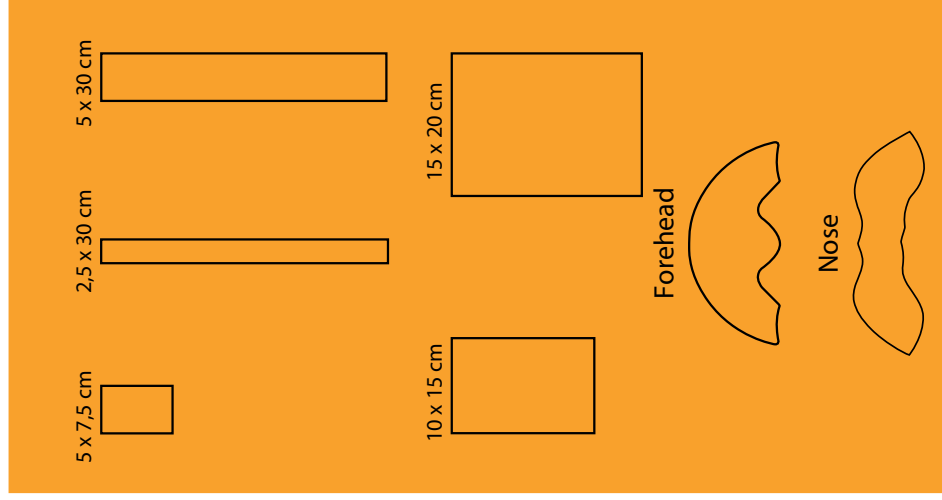

The Scarban® assortment

LIGHT

ELASTIC

ELASTIC (special products)

Size definition: contour palm of the hand

S	10 - 11 cm	S	18 - 19 cm
M	12 - 13 cm	M	20 - 21 cm
L	14 - 15 cm	L	22 - 23 cm
XL	16 - 17 cm	XL	24 - ++ cm

Focus on the face

What can we offer among the brand Scarban®?

- Special shaped face products
- Scarban® Silicone Sheets Light (0.4mm) or Elastic (1.4mm)
- Scarban® Skin Lotion for hydrating the skin and scar
- Scarban® Velvet Touch - the solution in form of a silicone gel