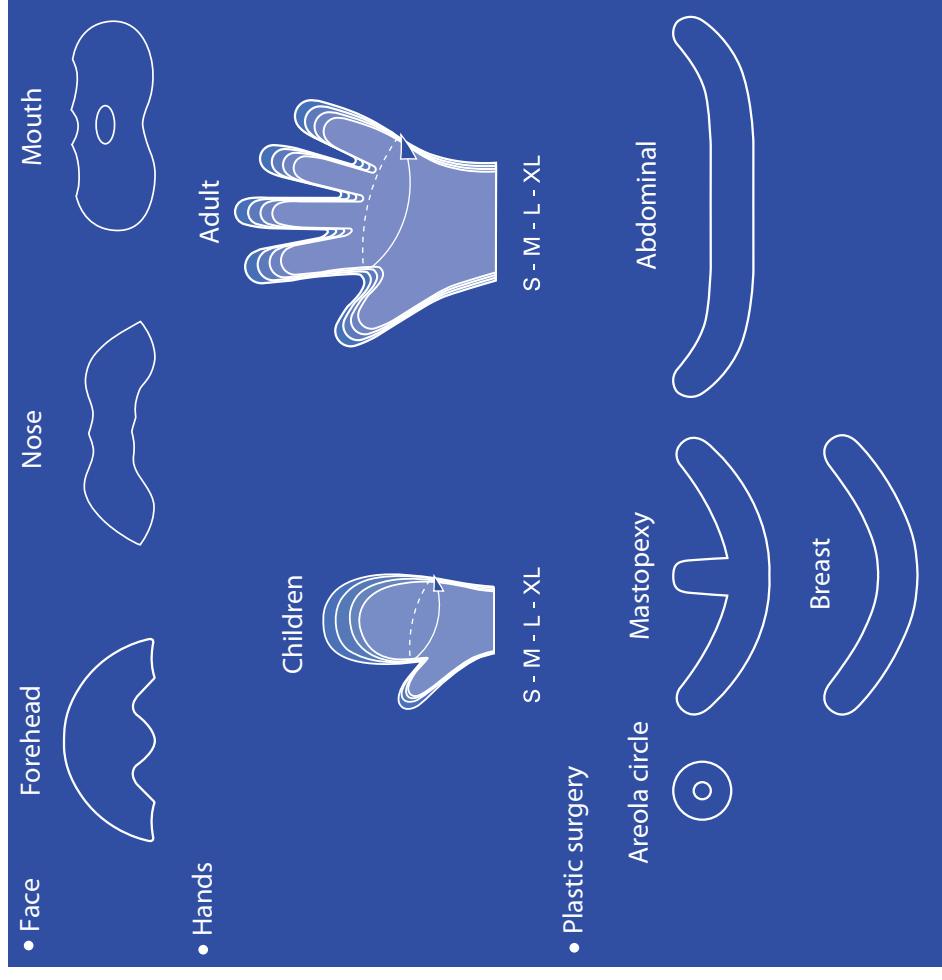

The Scarban® assortment

LIGHT

ELASTIC

ELASTIC (special products)

Size definition: contour palm of the hand

S	10 - 11 cm	S	18 - 19 cm
M	12 - 13 cm	M	20 - 21 cm
L	14 - 15 cm	L	22 - 23 cm
XL	16 - 17 cm	XL	24 - ++ cm

Focus on the face

What can we offer among the brand Scarban®?

- Special shaped face products
- Scarban® Silicone Sheets Light (0.4mm) or Elastic (1.4mm)
- Scarban® Skin Lotion for hydrating the skin and scar
- Scarban® Velvet Touch - the solution in form of a silicone gel

Product + brand features:

- Easy application + usage
- For the silicone sheets: washable, reusable, cost efficient, double elastic + UV protective (UPF50)
- Excellent semi-occlusiveness
- Extended range available (different types of silicone, different shapes + forms)
- Long lasting treatment per package (depending size & maintenance)

Special Face products:

Forehead

Mouth

Nose

Additional products:

Silicone Sheets

Skin Lotion

Cleaning Soap